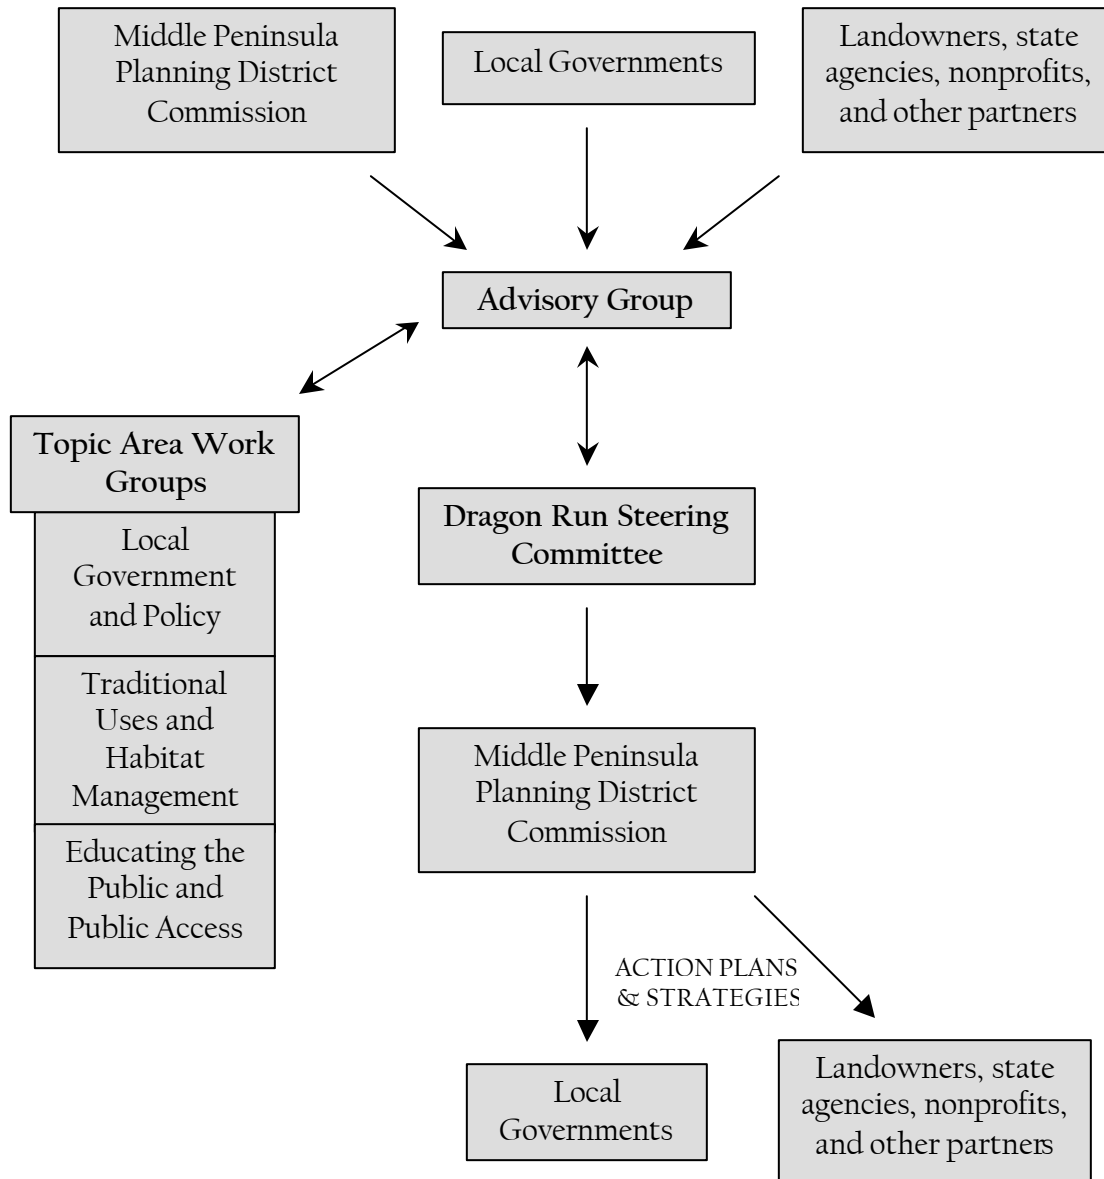

# Organizational MAP Of Dragon run special area management plan

**NOTE:** The Advisory Group and Work Groups consist of local government (e.g. Essex, Gloucester, King and Queen, and Middlesex Counties), landowners, non-profits (e.g. Friends of Dragon Run, The Nature Conservancy), industry and business (i.e. forestry, farming, ecotourism), and state agencies and institutions (e.g. Coastal Program, Natural Heritage, Forestry, Game and Inland Fisheries, Virginia Institute of Marine Science).